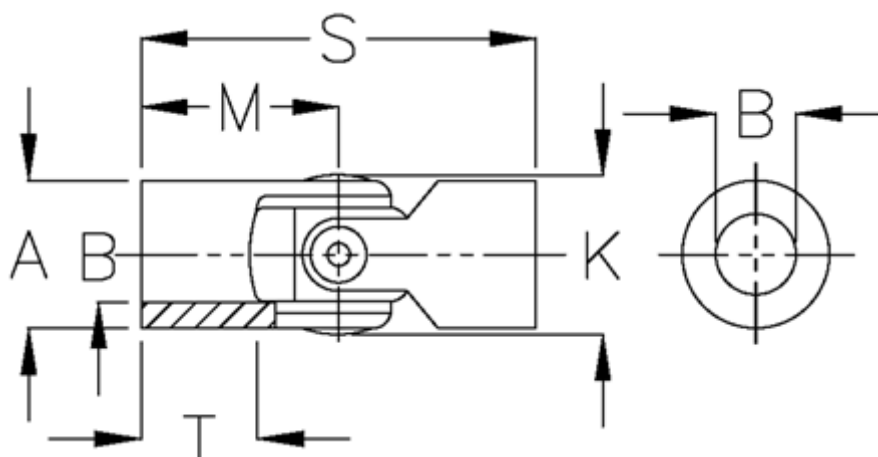

Article number: 07720400

Description: Single cross joint w/slide bearing
0.720.400

Measures

A	= 20
B H7	= 12
K	= 21.5
M	= 31
MD max N m	= 20
s	= 62
T	= 18